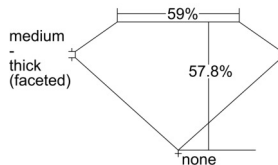

GIA®

FACSIMILE

GIA REPORT 6501619767

Verify this report at GIA.edu

GIA NATURAL DIAMOND DOSSIER®

October 10, 2024
GIA Report Number 6501619767
Shape and Cutting Style ..... Heart Brilliant
Measurements ..... 5.52 x 6.22 x 3.60 mm

GRADING RESULTS

Carat Weight ..... 0.72 carat
Color Grade ..... F
Clarity Grade VS1

ADDITIONAL GRADING INFORMATION

Polish ..... Excellent
Symmetry ..... Excellent
Fluorescence ..... None
Clarity Characteristics ..... Crystal, Needle, Cloud
Inscription(s): GIA 6501619767

PROPORTIONS

Profile not to actual proportions

GRADING SCALES

GIA COLOR SCALE		GIA CLARITY SCALE			
COLORLESS	D	VERY VERY SLIGHTLY INCLUDED	FLAWLESS		
	E		INTERNALLY FLAWLESS		
	F	VERY SLIGHTLY INCLUDED	VVS₁		
	G		VVS₂		
	H		VS₁		
	NEAR COLORLESS	I	SLIGHTLY INCLUDED	VS₂	
		J		SI₁	
		FAINT	K	INCLUDED	SI₂
			L		I₁
			M		I₂
VERT LIGHT	N	LIGHT	I₃		
	O				
	P				
	Q				
	R