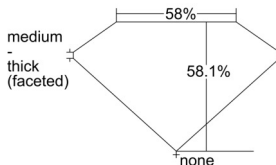

GIA®

FACSIMILE

GIA REPORT 6501619756

Verify this report at GIA.edu

GIA NATURAL DIAMOND DOSSIER®

October 10, 2024
GIA Report Number 6501619756
Shape and Cutting Style ..... Heart Brilliant
Measurements ..... 4.94 x 5.65 x 3.28 mm

GRADING RESULTS

Carat Weight ..... 0.52 carat
Color Grade ..... H
Clarity Grade VS2

ADDITIONAL GRADING INFORMATION

Polish ..... Excellent
Symmetry ..... Excellent
Fluorescence ..... None
Clarity Characteristics ..... Crystal, Cloud, Feather
Inscription(s): GIA 6501619756

PROPORTIONS

Profile not to actual proportions

GRADING SCALES

GIA COLOR SCALE		GIA CLARITY SCALE	
COLORLESS	D	VERY VERY SLIGHTLY INCLUDED	FLAWLESS
	E		INTERNALLY FLAWLESS
	F		VVS₁
	G		VVS₂
	H		VS₁
	I		VS₂
	J		SI₁
	K		SI₂
	L		I₁
	M		I₂
NEAR COLORLESS	N	SLIGHTLY INCLUDED	I₃
	O		
	P		
	Q		
FAINT	R		
	S		
	T		
	U		
VERY LIGHT	V		
	W		
	X		
	Y		
LIGHT	Z