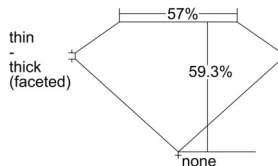

GIA®

FACSIMILE

GIA REPORT 6501558372

Verify this report at GIA.edu

GIA NATURAL DIAMOND DOSSIER®

October 03, 2024
GIA Report Number 6501558372
Shape and Cutting Style ..... Heart Brilliant
Measurements ..... 5.44 x 6.13 x 3.64 mm

GRADING RESULTS

Carat Weight ..... 0.71 carat
Color Grade ..... F
Clarity Grade VS1

ADDITIONAL GRADING INFORMATION

Polish ..... Excellent
Symmetry ..... Excellent
Fluorescence ..... None
Clarity Characteristics..... Crystal, Feather, Cloud, Pinpoint
Inscription(s): GIA 6501558372

PROPORTIONS

Profile not to actual proportions

GRADING SCALES

GIA COLOR SCALE		GIA CLARITY SCALE			
COLORLESS	D	VERY VERY SLIGHTLY INCLUDED	FLAWLESS		
	E		INTERNALLY FLAWLESS		
	F	VERY SLIGHTLY INCLUDED	VS₁		
	G		VS₂		
	H		VS₁		
	NEAR COLORLESS	I	SLIGHTLY INCLUDED	VS₂	
		J		SI₁	
		FAINT	K	INCLUDED	SI₂
			L		I₁
			M		I₂
VERTICALLY LIGHT	N	INCLUDED	I₃		
	O				
	P				
	Q				
	R				
LIGHT	S				
	T				
	U				
	V				
	W				
	X				
	Y				
	Z