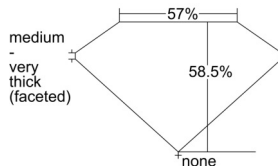

GIA®

FACSIMILE

GIA REPORT 6501386013

Verify this report at GIA.edu

GIA NATURAL DIAMOND DOSSIER®

September 10, 2024
GIA Report Number 6501386013
Shape and Cutting Style ..... Heart Brilliant
Measurements ..... 5.05 x 5.85 x 3.42 mm

GRADING RESULTS

Carat Weight ..... 0.59 carat
Color Grade ..... E
Clarity Grade VS1

ADDITIONAL GRADING INFORMATION

Polish ..... Excellent
Symmetry ..... Very Good
Fluorescence ..... None
Clarity Characteristics ..... Feather, Pinpoint
Inscription(s): GIA 6501386013

PROPORTIONS

Profile not to actual proportions

GRADING SCALES

GIA COLOR SCALE		GIA CLARITY SCALE			
COLORLESS	D	VERY VERY SLIGHTLY INCLUDED	FLAWLESS		
	E		INTERNALLY FLAWLESS		
	F	VERY SLIGHTLY INCLUDED	VVS₁		
	G		VVS₂		
	H		VS₁		
	NEAR COLORLESS	I	SLIGHTLY INCLUDED	VS₂	
		J		SI₁	
		FAINT	K	INCLUDED	SI₂
			L		I₁
			M		I₂
VERT LIGHT	N	LIGHT	I₃		
	O				
	P				
	Q				
	R