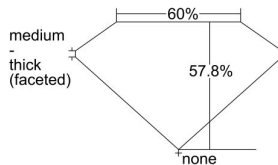

GIA®

FACSIMILE

GIA REPORT 6495439724

Verify this report at GIA.edu

GIA NATURAL DIAMOND DOSSIER®

May 22, 2024
GIA Report Number 6495439724
Shape and Cutting Style ..... Pear Brilliant
Measurements ..... 6.54 x 3.84 x 2.22 mm

GRADING RESULTS

Carat Weight ..... 0.34 carat
Color Grade I
Clarity Grade VS2

ADDITIONAL GRADING INFORMATION

Polish ..... Excellent
Symmetry ..... Very Good
Fluorescence ..... None
Clarity Characteristics ..... Crystal, Needle
Inscription(s): GIA 6495439724

PROPORTIONS

Profile not to actual proportions

GRADING SCALES

GIA COLOR SCALE		GIA CLARITY SCALE			
COLORLESS	D	VERY VERY SLIGHTLY INCLUDED	FLAWLESS		
	E		INTERNALLY FLAWLESS		
	F	VERY SLIGHTLY INCLUDED	VVS₁		
	G		VVS₂		
	H		VS₁		
	NEAR COLORLESS	I	SLIGHTLY INCLUDED	VS₂	
		J		SI₁	
		FAINT	K	INCLUDED	SI₂
			L		I₁
			M		I₂
VERT LIGHT	N	LIGHT	I₃		
	O				
	P				
	Q				
	R