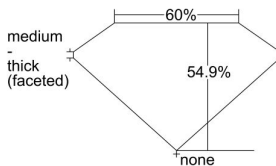

GIA®

FACSIMILE

GIA REPORT 6492023408

Verify this report at GIA.edu

GIA NATURAL DIAMOND DOSSIER®

April 05, 2024
GIA Report Number **6492023408**
Shape and Cutting Style ..... **Heart Brilliant**
Measurements ..... **4.37 x 5.13 x 2.82 mm**

GRADING RESULTS

Carat Weight ..... **0.36 carat**
Color Grade ..... **D**
Clarity Grade **VVS2**

ADDITIONAL GRADING INFORMATION

Polish ..... **Excellent**
Symmetry ..... **Excellent**
Fluorescence ..... **None**
Clarity Characteristics..... **Cloud, Pinpoint, Needle**
Inscription(s): **GIA 6492023408**

PROPORTIONS

Profile not to actual proportions

GRADING SCALES

GIA COLOR SCALE		GIA CLARITY SCALE				
COLORLESS	D	VERY VERY SLIGHTLY INCLUDED	FLAWLESS			
	E		INTERNALLY FLAWLESS			
	F		VVS₁			
	NEAR COLORLESS	G	VVS₂			
		H	VERY SLIGHTLY INCLUDED	VS₁		
		I		VS₂		
		FAINT	J	SLIGHTLY INCLUDED	SI₁	
			K		SI₂	
			L		INCLUDED	I₁
			M	I₂		
LIGHT	N			I₃		
	O					
	P					
	Q					
	R					
	S					
	T					
	U					
	V					
	W					
	X					
	Y					
	Z