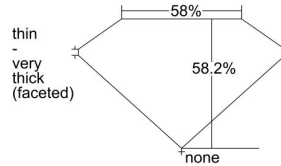

GIA®

FACSIMILE

GIA REPORT 6491064716

Verify this report at GIA.edu

GIA NATURAL DIAMOND DOSSIER®

April 15, 2024
GIA Report Number **6491064716**
Shape and Cutting Style ..... **Heart Brilliant**
Measurements ..... **4.07 x 4.70 x 2.73 mm**

GRADING RESULTS

Carat Weight ..... **0.30 carat**
Color Grade ..... **D**
Clarity Grade **VVS1**

ADDITIONAL GRADING INFORMATION

Polish ..... **Excellent**
Symmetry ..... **Excellent**
Fluorescence ..... **None**
Clarity Characteristics ..... **Feather**
Inscription(s): **GIA 6491064716**

PROPORTIONS

Profile not to actual proportions

GRADING SCALES

GIA COLOR SCALE		GIA CLARITY SCALE			
COLORLESS	D	VERY VERY SLIGHTLY INCLUDED	FLAWLESS		
	E		INTERNALLY FLAWLESS		
	F	VERY SLIGHTLY INCLUDED	VVS₁		
	G		VVS₂		
	H		VS₁		
	NEAR COLORLESS	I	SLIGHTLY INCLUDED	VS₂	
		J		SI₁	
		FAINT	K	INCLUDED	SI₂
			L		I₁
			M		I₂
VERY LIGHT			N	INCLUDED	I₃
			O		
			P		
	Q				
LIGHT	R				
	S				
	T				
	U				
	V				
	Z