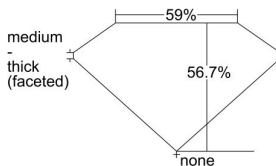

GIA®

FACSIMILE

GIA REPORT 6485874522

Verify this report at GIA.edu

GIA NATURAL DIAMOND DOSSIER®

March 20, 2024
GIA Report Number **6485874522**
Shape and Cutting Style ..... **Heart Brilliant**
Measurements ..... **4.45 x 5.14 x 2.92 mm**

GRADING RESULTS

Carat Weight ..... **0.38 carat**
Color Grade ..... **D**
Clarity Grade **VVS2**

ADDITIONAL GRADING INFORMATION

Polish ..... **Very Good**
Symmetry ..... **Excellent**
Fluorescence ..... **None**
Clarity Characteristics ..... **Pinpoint, Feather**
Inscription(s): **GIA 6485874522**

PROPORTIONS

Profile not to actual proportions

GRADING SCALES

GIA COLOR SCALE		GIA CLARITY SCALE			
COLORLESS	D	VERY VERY SLIGHTLY INCLUDED	FLAWLESS		
	E		INTERNALLY FLAWLESS		
	F	VERY SLIGHTLY INCLUDED	VVS₁		
	G		VVS₂		
	H		VS₁		
	NEAR COLORLESS	I	SLIGHTLY INCLUDED	VS₂	
		J		SI₁	
		FAINT	K	INCLUDED	SI₂
			L		I₁
			M		I₂
VERT LIGHT			N	INCLUDED	I₃
			O		
			P		
	Q				
LIGHT	R				
	S				
	T				
	U				
	V				
	Z