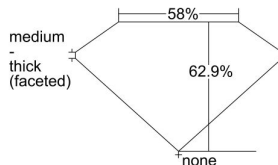

GIA®

FACSIMILE

GIA REPORT 6485868455

Verify this report at GIA.edu

GIA NATURAL DIAMOND DOSSIER®

March 20, 2024
GIA Report Number **6485868455**
Shape and Cutting Style ..... **Pear Brilliant**
Measurements ..... **6.98 x 4.32 x 2.71 mm**

GRADING RESULTS

Carat Weight ..... **0.50 carat**
Color Grade ..... **F**
Clarity Grade **VS1**

ADDITIONAL GRADING INFORMATION

Polish ..... **Excellent**
Symmetry ..... **Very Good**
Fluorescence ..... **None**
Clarity Characteristics..... **Crystal, Needle**
Inscription(s): **GIA 6485868455**

PROPORTIONS

Profile not to actual proportions

GRADING SCALES

GIA COLOR SCALE		GIA CLARITY SCALE			
COLORLESS	D	VERY VERY SLIGHTLY INCLUDED	FLAWLESS		
	E		INTERNALLY FLAWLESS		
	F		VVS₁		
	NEAR COLORLESS	G	VVS₂		
		H	VERY SLIGHTLY INCLUDED	VS₁	
		I		VS₂	
		FAINT	J	SLIGHTLY INCLUDED	SI₁
			K		SI₂
	L		INCLUDED		I₁
	M			I₂	
VERT LIGHT	N		INCLUDED	I₃	
	O				
	P				
	Q				
	R				
LIGHT	S				
	T				
	U				
	V				
	W				
	X				
	Y				
	Z