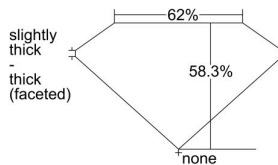

GIA®

FACSIMILE

GIA REPORT 6485642827

Verify this report at GIA.edu

GIA NATURAL DIAMOND DOSSIER®

February 22, 2024
GIA Report Number **6485642827**
Shape and Cutting Style ..... **Heart Brilliant**
Measurements ..... **4.97 x 5.82 x 3.39 mm**

GRADING RESULTS

Carat Weight ..... **0.59 carat**
Color Grade ..... **J**
Clarity Grade **VS2**

ADDITIONAL GRADING INFORMATION

Polish ..... **Excellent**
Symmetry ..... **Excellent**
Fluorescence ..... **None**
Clarity Characteristics ..... **Crystal, Twinning Wisp**
Inscription(s): **GIA 6485642827**

PROPORTIONS

Profile not to actual proportions

GRADING SCALES

GIA COLOR SCALE		GIA CLARITY SCALE			
COLORLESS	D	VERY VERY SLIGHTLY INCLUDED	FLAWLESS		
	E		INTERNALLY FLAWLESS		
	F	VERY SLIGHTLY INCLUDED	VVS₁		
	G		VVS₂		
	H		VS₁		
	NEAR COLORLESS	I	SLIGHTLY INCLUDED	VS₂	
		J		SI₁	
		FAINT	K	INCLUDED	SI₂
			L		I₁
			M		I₂
VERT LIGHT	N	LIGHT	I₃		
	O				
	P				
	Q				
	R