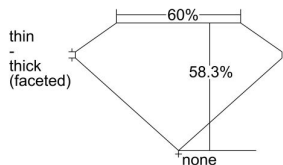

GIA®

FACSIMILE

GIA REPORT 6485592991

Verify this report at GIA.edu

GIA NATURAL DIAMOND DOSSIER®

March 27, 2024
GIA Report Number 6485592991
Shape and Cutting Style ..... Heart Brilliant
Measurements ..... 4.11 x 4.75 x 2.77 mm

GRADING RESULTS

Carat Weight ..... 0.30 carat
Color Grade ..... F
Clarity Grade VS1

ADDITIONAL GRADING INFORMATION

Polish ..... Excellent
Symmetry ..... Very Good
Fluorescence ..... None
Clarity Characteristics ..... Crystal, Feather
Inscription(s): GIA 6485592991

PROPORTIONS

Profile not to actual proportions

GRADING SCALES

GIA COLOR SCALE		GIA CLARITY SCALE			
COLORLESS	D	VERY VERY SLIGHTLY INCLUDED	FLAWLESS		
	E		INTERNALLY FLAWLESS		
	F	VERY SLIGHTLY INCLUDED	VVS₁		
	G		VVS₂		
	H		VS₁		
	NEAR COLORLESS	I	SLIGHTLY INCLUDED	VS₂	
		J		SI₁	
		FAINT	K	INCLUDED	SI₂
			L		I₁
			M		I₂
VERT LIGHT	N	INCLUDED	I₃		
	O				
	P				
	Q				
	R				
	S				
	T				
LIGHT	U				
	V				
	W				
	X				
Y					
Z