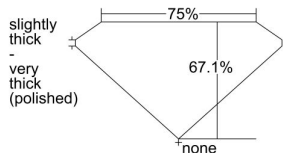

GIA®

FACSIMILE

GIA REPORT 6485407741

Verify this report at GIA.edu

GIA NATURAL DIAMOND DOSSIER®

January 23, 2024
GIA Report Number 6485407741
Shape and Cutting Style ..... Square Modified Brilliant
Measurements ..... 4.38 x 4.28 x 2.87 mm

GRADING RESULTS

Carat Weight ..... 0.47 carat
Color Grade I
Clarity Grade VS1

ADDITIONAL GRADING INFORMATION

Polish ..... Excellent
Symmetry ..... Very Good
Fluorescence ..... None
Clarity Characteristics ..... Feather, Pinpoint
Inscription(s): GIA 6485407741

PROPORTIONS

Profile not to actual proportions

GRADING SCALES

GIA COLOR SCALE		GIA CLARITY SCALE			
COLORLESS	D	VERY VERY SLIGHTLY INCLUDED	FLAWLESS		
	E		INTERNALLY FLAWLESS		
	F		VVS₁		
	NEAR COLORLESS	G	VERY SLIGHTLY INCLUDED	VVS₂	
		H		VS₁	
		FAINT	I	SLIGHTLY INCLUDED	VS₂
			J		SI₁
			K		SI₂
	LIGHT	L	INCLUDED	I₁	
		M		I₂	
N		I₃			
O					
P					
Q					
R