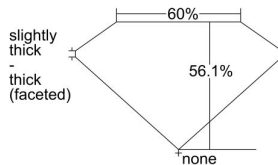

GIA®

FACSIMILE

GIA REPORT 6485389903

Verify this report at GIA.edu

GIA NATURAL DIAMOND DOSSIER®

January 22, 2024
GIA Report Number **6485389903**
Shape and Cutting Style ..... **Heart Brilliant**
Measurements ..... **4.18 x 4.76 x 2.67 mm**

GRADING RESULTS

Carat Weight ..... **0.30 carat**
Color Grade ..... **F**
Clarity Grade **S11**

ADDITIONAL GRADING INFORMATION

Polish ..... **Excellent**
Symmetry ..... **Very Good**
Fluorescence ..... **None**
Clarity Characteristics..... **Cavity, Feather**
Inscription(s): **GIA 6485389903**

PROPORTIONS

Profile not to actual proportions

GRADING SCALES

GIA COLOR SCALE		GIA CLARITY SCALE		
NEAR COLORLESS	D	VERY VERY SLIGHTLY INCLUDED	FLAWLESS	
	E		INTERNALLY FLAWLESS	
	F	VERY SLIGHTLY INCLUDED	VVS₁	
	G		VVS₂	
	H		VS₁	
	FAINT	I	SLIGHTLY INCLUDED	VS₂
		J		S1₁
		K	INCLUDED	S1₂
		L		I₁
		M		I₂
LIGHT		N	NOT LISTED	I₃
		O		
		P		
	Q			
	R			
	S			
T				
U				
V				
W				
X				
Y				
Z