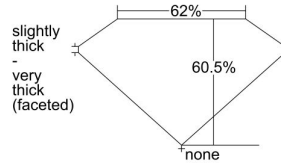

GIA®

FACSIMILE

GIA REPORT 6485385118

Verify this report at GIA.edu

GIA NATURAL DIAMOND DOSSIER®

January 19, 2024
GIA Report Number **6485385118**
Shape and Cutting Style ..... **Heart Brilliant**
Measurements ..... **4.57 x 5.04 x 3.05 mm**

GRADING RESULTS

Carat Weight ..... **0.41 carat**
Color Grade ..... **E**
Clarity Grade **S11**

ADDITIONAL GRADING INFORMATION

Polish ..... **Excellent**
Symmetry ..... **Excellent**
Fluorescence ..... **Faint**
Clarity Characteristics..... **Cloud, Feather**
Inscription(s): **GIA 6485385118**

PROPORTIONS

Profile not to actual proportions

GRADING SCALES

GIA COLOR SCALE		GIA CLARITY SCALE	
COLORLESS	D	VERY VERY SLIGHTLY INCLUDED	FLAWLESS
	E		INTERNALLY FLAWLESS
	F		VVS₁
	G		VVS₂
	H		VS₁
	I		VS₂
	J		S1₁
	K		S1₂
	L		I₁
	M		I₂
NEAR COLORLESS	N	SLIGHTLY INCLUDED	I₃
	O		
	P		
	Q		
FAINT	R		
	S		
	T		
	U		
VERY LIGHT	V		
	W		
	X		
	Y		
LIGHT	Z