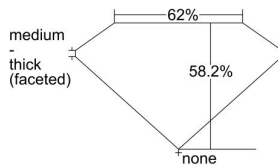

GIA®

FACSIMILE

GIA REPORT 6485246268

Verify this report at GIA.edu

GIA NATURAL DIAMOND DOSSIER®

December 29, 2023
GIA Report Number **6485246268**
Shape and Cutting Style ..... **Heart Brilliant**
Measurements ..... **4.41 x 5.23 x 3.05 mm**

GRADING RESULTS

Carat Weight ..... **0.41 carat**
Color Grade ..... **G**
Clarity Grade **VS2**

ADDITIONAL GRADING INFORMATION

Polish ..... **Very Good**
Symmetry ..... **Very Good**
Fluorescence ..... **Faint**
Clarity Characteristics..... **Crystal, Feather**
Inscription(s): **GIA 6485246268**

PROPORTIONS

Profile not to actual proportions

GRADING SCALES

GIA COLOR SCALE		GIA CLARITY SCALE			
COLORLESS	D	VERY VERY SLIGHTLY INCLUDED	FLAWLESS		
	E		INTERNALLY FLAWLESS		
	F	VERY SLIGHTLY INCLUDED	VVS₁		
	G		VVS₂		
	H		VS₁		
	NEAR COLORLESS	I	SLIGHTLY INCLUDED	VS₂	
		J		SI₁	
		FAINT	K	INCLUDED	SI₂
			L		I₁
			M		I₂
VERT LIGHT	N		INCLUDED	I₃	
	O				
	P				
	Q				
	LIGHT		R		
		S			
		T			
U					
V					
W					
X					
Y					
Z