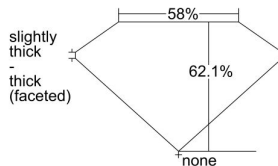

GIA®

FACSIMILE

GIA REPORT 6482987886

Verify this report at GIA.edu

GIA NATURAL DIAMOND DOSSIER®

April 02, 2024
GIA Report Number **6482987886**
Shape and Cutting Style ..... **Pear Brilliant**
Measurements ..... **7.89 x 4.89 x 3.04 mm**

GRADING RESULTS

Carat Weight ..... **0.70 carat**
Color Grade ..... **I**
Clarity Grade **VS1**

ADDITIONAL GRADING INFORMATION

Polish ..... **Excellent**
Symmetry ..... **Excellent**
Fluorescence ..... **Faint**
Clarity Characteristics ..... **Cloud, Feather, Pinpoint**
Inscription(s): **GIA 6482987886**

PROPORTIONS

Profile not to actual proportions

GRADING SCALES

GIA COLOR SCALE		GIA CLARITY SCALE		
COLORLESS	D	VERY VERY SLIGHTLY INCLUDED	FLAWLESS	
	E		INTERNALLY FLAWLESS	
	F		VVS₁	
	G		VVS₂	
	NEAR COLORLESS	H	VERY SLIGHTLY INCLUDED	VS₁
		I		VS₂
		J	SLIGHTLY INCLUDED	S₁
		K		S₂
		L		I₁
		M		I₂
FAINT	N	INCLUDED	I₃	
	O			
	P			
	Q			
	R			
	S			
VERY LIGHT	T			
	U			
	V			
	W			
	X			
	Y			
LIGHT	Z