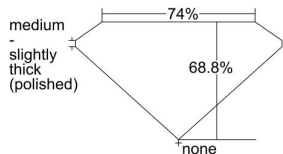

GIA®

FACSIMILE

GIA REPORT 6482828676

Verify this report at GIA.edu

GIA NATURAL DIAMOND DOSSIER®

March 14, 2024
GIA Report Number **6482828676**
Shape and Cutting Style ..... **Square Modified Brilliant**
Measurements ..... **4.58 x 4.45 x 3.06 mm**

GRADING RESULTS

Carat Weight ..... **0.53 carat**
Color Grade ..... **H**
Clarity Grade **VS2**

ADDITIONAL GRADING INFORMATION

Polish ..... **Excellent**
Symmetry ..... **Very Good**
Fluorescence ..... **None**
Clarity Characteristics ..... **Crystal**
Inscription(s): **GIA 6482828676**

PROPORTIONS

Profile not to actual proportions

GRADING SCALES

GIA COLOR SCALE		GIA CLARITY SCALE			
COLORLESS	D	VERY VERY SLIGHTLY INCLUDED	FLAWLESS		
	E		INTERNALLY FLAWLESS		
	F	VERY SLIGHTLY INCLUDED	VVS₁		
	G		VVS₂		
	H		VS₁		
	NEAR COLORLESS	I	SLIGHTLY INCLUDED	VS₂	
		J		SI₁	
		FAINT	K	INCLUDED	SI₂
			L		I₁
			M		I₂
VERY LIGHT			N	INCLUDED	I₃
			O		
			P		
	Q				
LIGHT	R				
	S				
	T				
	U				
	V				
	Z