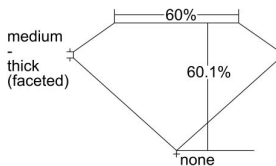

GIA®

FACSIMILE

GIA REPORT 6482655924

Verify this report at GIA.edu

GIA NATURAL DIAMOND DOSSIER®

February 23, 2024
GIA Report Number **6482655924**
Shape and Cutting Style ..... **Heart Brilliant**
Measurements ..... **4.85 x 5.74 x 3.45 mm**

GRADING RESULTS

Carat Weight ..... **0.56 carat**
Color Grade ..... **J**
Clarity Grade **S11**

ADDITIONAL GRADING INFORMATION

Polish ..... **Excellent**
Symmetry ..... **Excellent**
Fluorescence ..... **None**
Clarity Characteristics ..... **Feather**
Inscription(s): **GIA 6482655924**

PROPORTIONS

Profile not to actual proportions

GRADING SCALES

GIA COLOR SCALE		GIA CLARITY SCALE			
COLORLESS	D	VERY VERY SLIGHTLY INCLUDED	FLAWLESS		
	E		INTERNALLY FLAWLESS		
	F	VERY SLIGHTLY INCLUDED	VVS₁		
	G		VVS₂		
	H		VS₁		
	NEAR COLORLESS	I	SLIGHTLY INCLUDED	VS₂	
		J		S1₁	
		FAINT	K	INCLUDED	S1₂
			L		I₁
			M		I₂
VERTICALLY LIGHT	N	INCLUDED	I₃		
	O				
	P				
	Q				
	R				
LIGHT	S				
	T				
	U				
	V				
	W				
X					
Y					
Z