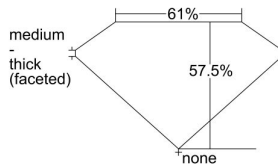

GIA®

FACSIMILE

GIA REPORT 6482619081

Verify this report at GIA.edu

GIA NATURAL DIAMOND DOSSIER®

February 20, 2024
GIA Report Number **6482619081**
Shape and Cutting Style ..... **Heart Brilliant**
Measurements ..... **4.16 x 4.66 x 2.68 mm**

GRADING RESULTS

Carat Weight ..... **0.31 carat**
Color Grade ..... **D**
Clarity Grade **VVS1**

ADDITIONAL GRADING INFORMATION

Polish ..... **Excellent**
Symmetry ..... **Excellent**
Fluorescence ..... **None**
Clarity Characteristics ..... **Pinpoint, Cloud, Feather**
Inscription(s): **GIA 6482619081**

PROPORTIONS

Profile not to actual proportions

GRADING SCALES

GIA COLOR SCALE		GIA CLARITY SCALE			
COLORLESS	D	VERY VERY SLIGHTLY INCLUDED	FLAWLESS		
	E		INTERNALLY FLAWLESS		
	F	VERY SLIGHTLY INCLUDED	VVS₁		
	G		VVS₂		
	H		VS₁		
	NEAR COLORLESS	I	SLIGHTLY INCLUDED	VS₂	
		J		SI₁	
		FAINT	K	INCLUDED	SI₂
			L		I₁
			M		I₂
VERT LIGHT			N	INCLUDED	I₃
			O		
			P		
	Q				
LIGHT	R				
	S				
	T				
	U				
	V				
	Z