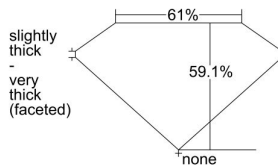

GIA®

FACSIMILE

GIA REPORT 6482565925

Verify this report at GIA.edu

GIA NATURAL DIAMOND DOSSIER®

February 14, 2024
GIA Report Number 6482565925
Shape and Cutting Style ..... Heart Brilliant
Measurements ..... 4.25 x 4.84 x 2.86 mm

GRADING RESULTS

Carat Weight ..... 0.35 carat
Color Grade I
Clarity Grade VS1

ADDITIONAL GRADING INFORMATION

Polish ..... Excellent
Symmetry ..... Very Good
Fluorescence ..... Faint
Clarity Characteristics ..... Crystal, Needle, Pinpoint
Inscription(s): GIA 6482565925

PROPORTIONS

Profile not to actual proportions

GRADING SCALES

GIA COLOR SCALE		GIA CLARITY SCALE			
COLORLESS	D	VERY VERY SLIGHTLY INCLUDED	FLAWLESS		
	E		INTERNALLY FLAWLESS		
	F		VVS₁		
	NEAR COLORLESS	G	VERY SLIGHTLY INCLUDED	VVS₂	
		H		VS₁	
		FAINT	I	SLIGHTLY INCLUDED	VS₂
			J		SI₁
			K	SI₂	
	LIGHT	L	INCLUDED	I₁	
		M		I₂	
N		I₃			
O					
P					
Q					
R					
S					
T					
U					
V					
W					
X					
Y					
Z