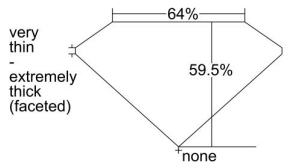

GIA®

FACSIMILE

GIA REPORT 6482485517

Verify this report at GIA.edu

GIA NATURAL DIAMOND DOSSIER®

February 05, 2024
GIA Report Number **6482485517**
Shape and Cutting Style ..... **Heart Brilliant**
Measurements ..... **3.77 x 4.57 x 2.72 mm**

GRADING RESULTS

Carat Weight ..... **0.30 carat**
Color Grade ..... **I**
Clarity Grade **S11**

ADDITIONAL GRADING INFORMATION

Polish ..... **Very Good**
Symmetry ..... **Very Good**
Fluorescence ..... **Faint**
Clarity Characteristics ..... **Feather, Cavity**
Inscription(s): **GIA 6482485517**

PROPORTIONS

Profile not to actual proportions

GRADING SCALES

GIA COLOR SCALE		GIA CLARITY SCALE		
NEAR COLORLESS	D	VERY VERY SLIGHTLY INCLUDED	FLAWLESS	
	E		INTERNALLY FLAWLESS	
	F	VERY SLIGHTLY INCLUDED	VVS₁	
	G		VVS₂	
	H		VS₁	
	FAINT	I	SLIGHTLY INCLUDED	VS₂
		J		S1₁
		K	INCLUDED	S1₂
		L		I₁
		M		I₂
VERY LIGHT		N	INCLUDED	I₃
	O			
	P			
	Q			
LIGHT	R			
	S			
	T			
	U			
	V			
	W			
	X			
	Y			
	Z