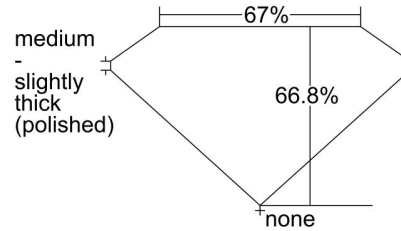

**GIA NATURAL DIAMOND GRADING REPORT**

February 05, 2024

 GIA Report Number ..... **6482476078**

 Shape and Cutting Style ..... **Emerald Cut**

 Measurements ..... **7.99 x 5.70 x 3.81 mm**
**GRADING RESULTS**

 Carat Weight ..... **1.70 carat**

 Color Grade ..... **G**

 Clarity Grade ..... **VS2**
**ADDITIONAL GRADING INFORMATION**

 Polish ..... **Excellent**

 Symmetry ..... **Excellent**

 Fluorescence ..... **Faint**

 Inscription(s): **GIA 6482476078**
**Comments:** Additional pinpoints, internal graining and surface graining are not shown.

**PROPORTIONS**

Profile not to actual proportions

**CLARITY CHARACTERISTICS**

\* Red symbols denote internal characteristics (inclusions). Green or black symbols denote external characteristics (blemishes). Diagram is an approximate representation of the diamond, and symbols shown indicate type, position, and approximate size of clarity characteristics. All clarity characteristics may not be shown. Details of finish are not shown.