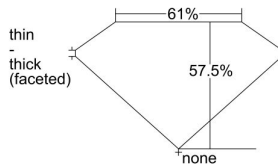

GIA®

FACSIMILE

GIA REPORT 6482231736

Verify this report at GIA.edu

GIA NATURAL DIAMOND DOSSIER®

December 26, 2023
GIA Report Number **6482231736**
Shape and Cutting Style ..... **Heart Brilliant**
Measurements ..... **4.21 x 4.70 x 2.70 mm**

GRADING RESULTS

Carat Weight ..... **0.30 carat**
Color Grade ..... **F**
Clarity Grade **S11**

ADDITIONAL GRADING INFORMATION

Polish ..... **Excellent**
Symmetry ..... **Very Good**
Fluorescence ..... **None**
Clarity Characteristics ..... **Crystal**
Inscription(s): **GIA 6482231736**

PROPORTIONS

Profile not to actual proportions

GRADING SCALES

GIA COLOR SCALE		GIA CLARITY SCALE			
COLORLESS	D	VERY VERY SLIGHTLY INCLUDED	FLAWLESS		
	E		INTERNALLY FLAWLESS		
	F	VERY SLIGHTLY INCLUDED	VVS₁		
	G		VVS₂		
	H		VS₁		
	NEAR COLORLESS	I	SLIGHTLY INCLUDED	VS₂	
		J		S1₁	
		FAINT	K	INCLUDED	S1₂
			L		I₁
			M		I₂
VERT LIGHT	N	LIGHT	I₃		
	O				
	P				
	Q				
	R				
	S				
	T				
LIGHT	U				
	V				
	W				
	X				
Y					
Z