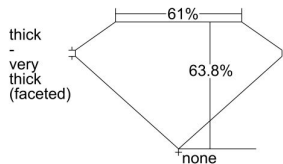

GIA®

FACSIMILE

GIA REPORT 6481586457

Verify this report at GIA.edu

GIA NATURAL DIAMOND DOSSIER®

February 16, 2024
GIA Report Number **6481586457**
Shape and Cutting Style ..... **Pear Brilliant**
Measurements ..... **6.50 x 3.78 x 2.41 mm**

GRADING RESULTS

Carat Weight ..... **0.36 carat**
Color Grade ..... **D**
Clarity Grade **S11**

ADDITIONAL GRADING INFORMATION

Polish ..... **Excellent**
Symmetry ..... **Excellent**
Fluorescence ..... **None**
Clarity Characteristics ..... **Crystal**
Inscription(s): **GIA 6481586457**

PROPORTIONS

Profile not to actual proportions

GRADING SCALES

GIA COLOR SCALE		GIA CLARITY SCALE			
COLORLESS	D	VERY VERY SLIGHTLY INCLUDED	FLAWLESS		
	E		INTERNALLY FLAWLESS		
	F	VERY SLIGHTLY INCLUDED	VVS₁		
	G		VVS₂		
	H		VS₁		
	NEAR COLORLESS	I	SLIGHTLY INCLUDED	VS₂	
		J		S1₁	
		FAINT	K	INCLUDED	S1₂
			L		I₁
			M		I₂
VERT LIGHT	N	LIGHT	I₃		
	O				
	P				
	Q				
	R				
	S				
T	U				
	V				
	W				
	X				
	Y				
Z