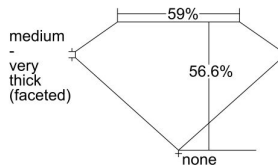

GIA®

FACSIMILE

GIA REPORT 6481327408

Verify this report at GIA.edu

GIA NATURAL DIAMOND DOSSIER®

January 10, 2024
GIA Report Number **6481327408**
Shape and Cutting Style ..... **Heart Brilliant**
Measurements ..... **4.34 x 5.04 x 2.85 mm**

GRADING RESULTS

Carat Weight ..... **0.37 carat**
Color Grade ..... **E**
Clarity Grade **VVS2**

ADDITIONAL GRADING INFORMATION

Polish ..... **Excellent**
Symmetry ..... **Very Good**
Fluorescence ..... **None**
Clarity Characteristics ..... **Feather, Pinpoint**
Inscription(s): **GIA 6481327408**

PROPORTIONS

Profile not to actual proportions

GRADING SCALES

GIA COLOR SCALE		GIA CLARITY SCALE			
COLORLESS	D	VERY SLIGHTLY INCLUDED	FLAWLESS		
	E		INTERNALLY FLAWLESS		
	F		VVS₁		
	NEAR COLORLESS	G	VERY SLIGHTLY INCLUDED	VVS₂	
		H		VS₁	
		FAINT	I	SLIGHTLY INCLUDED	VS₂
			J		SI₁
	K		SI₂		
	LIGHT		L	INCLUDED	I₁
			M		I₂
N			I₃		
O					
P					
Q					
R