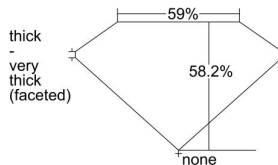

GIA®

FACSIMILE

GIA REPORT 6475782359

Verify this report at GIA.edu

GIA NATURAL DIAMOND DOSSIER®

October 11, 2023
GIA Report Number **6475782359**
Shape and Cutting Style ..... **Heart Brilliant**
Measurements ..... **5.00 x 5.80 x 3.38 mm**

GRADING RESULTS

Carat Weight ..... **0.59 carat**
Color Grade ..... **H**
Clarity Grade **VS1**

ADDITIONAL GRADING INFORMATION

Polish ..... **Excellent**
Symmetry ..... **Excellent**
Fluorescence ..... **None**
Clarity Characteristics ..... **Crystal**
Inscription(s): **GIA 6475782359**

PROPORTIONS

Profile not to actual proportions

GRADING SCALES

GIA COLOR SCALE		GIA CLARITY SCALE			
COLORLESS	D	VERY VERY SLIGHTLY INCLUDED	FLAWLESS		
	E		INTERNALLY FLAWLESS		
	F	VERY SLIGHTLY INCLUDED	VVS₁		
	G		VVS₂		
	H		VS₁		
	NEAR COLORLESS	I	SLIGHTLY INCLUDED	VS₂	
		J		SI₁	
		FAINT	K	INCLUDED	SI₂
			L		I₁
			M		I₂
VERT LIGHT	N	LIGHT	I₃		
	O				
	P				
	Q				
	R