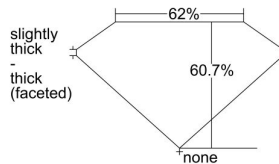

GIA®

FACSIMILE

GIA REPORT 6475545778

Verify this report at GIA.edu

GIA NATURAL DIAMOND DOSSIER®

September 08, 2023
GIA Report Number **6475545778**
Shape and Cutting Style ..... **Heart Brilliant**
Measurements ..... **5.39 x 6.12 x 3.71 mm**

GRADING RESULTS

Carat Weight ..... **0.72 carat**
Color Grade ..... **G**
Clarity Grade **VVS1**

ADDITIONAL GRADING INFORMATION

Polish ..... **Excellent**
Symmetry ..... **Excellent**
Fluorescence ..... **None**
Clarity Characteristics ..... **Pinpoint, Feather**
Inscription(s): **GIA 6475545778**

PROPORTIONS

Profile not to actual proportions

GRADING SCALES

GIA COLOR SCALE		GIA CLARITY SCALE		
NEAR COLORLESS	D	VERY VERY SLIGHTLY INCLUDED	FLAWLESS	
	E		INTERNALLY FLAWLESS	
	F	VERY SLIGHTLY INCLUDED	VVS₁	
	G		VVS₂	
	H		VS₁	
	FAINT	I	SLIGHTLY INCLUDED	VS₂
		J		SI₁
		K	INCLUDED	SI₂
		L		I₁
		M		I₂
VERT LIGHT		N	INCLUDED	I₃
		O		
		P		
	Q			
	R			
	S			
LIGHT	T			
	U			
	V			
	W			
	X			
	Y			
	Z