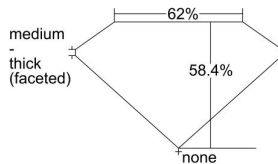

GIA®

FACSIMILE

GIA REPORT 6475491232

Verify this report at GIA.edu

GIA NATURAL DIAMOND DOSSIER®

August 30, 2023
GIA Report Number **6475491232**
Shape and Cutting Style ..... **Heart Brilliant**
Measurements ..... **5.30 x 6.11 x 3.57 mm**

GRADING RESULTS

Carat Weight ..... **0.70 carat**
Color Grade ..... **G**
Clarity Grade **S12**

ADDITIONAL GRADING INFORMATION

Polish ..... **Excellent**
Symmetry ..... **Excellent**
Fluorescence ..... **None**
Clarity Characteristics ..... **Twining Wisp, Crystal, Feather**
Inscription(s): **GIA 6475491232**

PROPORTIONS

Profile not to actual proportions

GRADING SCALES

GIA COLOR SCALE		GIA CLARITY SCALE			
COLORLESS	D	VERY VERY SLIGHTLY INCLUDED	FLAWLESS		
	E		INTERNALLY FLAWLESS		
	F	VERY SLIGHTLY INCLUDED	VVS₁		
	G		VVS₂		
	H		VS₁		
	NEAR COLORLESS	I	SLIGHTLY INCLUDED	VS₂	
		J		S1₁	
		FAINT	K	INCLUDED	S1₂
			L		I₁
			M		I₂
VERT LIGHT	N	LIGHT	I₃		
	O				
	P				
	Q				
	R