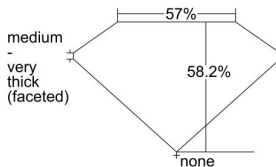

GIA®

FACSIMILE

GIA REPORT 6475488690

Verify this report at GIA.edu

GIA NATURAL DIAMOND DOSSIER®

August 30, 2023
GIA Report Number 6475488690
Shape and Cutting Style ..... Marquise Brilliant
Measurements ..... 9.24 x 4.73 x 2.75 mm

GRADING RESULTS

Carat Weight ..... 0.70 carat
Color Grade ..... H
Clarity Grade S11

ADDITIONAL GRADING INFORMATION

Polish ..... Excellent
Symmetry ..... Excellent
Fluorescence ..... Faint
Clarity Characteristics ..... Crystal, Feather, Cloud
Inscription(s): GIA 6475488690

PROPORTIONS

Profile not to actual proportions

GRADING SCALES

GIA COLOR SCALE		GIA CLARITY SCALE			
COLORLESS	D	VERY VERY SLIGHTLY INCLUDED	FLAWLESS		
	E		INTERNALLY FLAWLESS		
	F	VERY SLIGHTLY INCLUDED	VVS₁		
	G		VVS₂		
	H		VS₁		
	NEAR COLORLESS	I	SLIGHTLY INCLUDED	VS₂	
		J		S1₁	
		FAINT	K	INCLUDED	S1₂
			L		I₁
			M		I₂
VERT LIGHT	N	LIGHT	I₃		
	O				
	P				
	Q				
	R