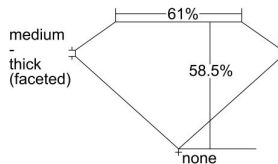

GIA®

FACSIMILE

GIA REPORT 6475031649

Verify this report at GIA.edu

GIA NATURAL DIAMOND DOSSIER®

July 06, 2023
GIA Report Number **6475031649**
Shape and Cutting Style ..... **Marquise Brilliant**
Measurements ..... **7.93 x 4.25 x 2.48 mm**

GRADING RESULTS

Carat Weight ..... **0.50 carat**
Color Grade ..... **D**
Clarity Grade **S12**

ADDITIONAL GRADING INFORMATION

Polish ..... **Excellent**
Symmetry ..... **Excellent**
Fluorescence ..... **None**
Clarity Characteristics ..... **Feather**
Inscription(s): **GIA 6475031649**

PROPORTIONS

Profile not to actual proportions

GRADING SCALES

GIA COLOR SCALE		GIA CLARITY SCALE	
COLORLESS	D	VERY VERY SLIGHTLY INCLUDED	FLAWLESS
	E		INTERNALLY FLAWLESS
	F		VVS₁
	G		VVS₂
	H		VS₁
	I		VS₂
	J		S1
	K		S2
	L		I₁
	M		I₂
NEAR COLORLESS	N	SLIGHTLY INCLUDED	I₃
	O		
	P		
	Q		
FAINT	R		
	S		
	T		
	U		
VERT LIGHT	V		
	W		
	X		
	Y		
LIGHT	Z