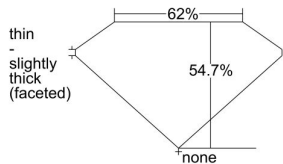

GIA®

FACSIMILE

GIA REPORT 6472891810

Verify this report at GIA.edu

GIA NATURAL DIAMOND DOSSIER®

October 25, 2023
GIA Report Number **6472891810**
Shape and Cutting Style ..... **Heart Brilliant**
Measurements ..... **4.12 x 4.90 x 2.68 mm**

GRADING RESULTS

Carat Weight ..... **0.32 carat**
Color Grade ..... **H**
Clarity Grade **VS2**

ADDITIONAL GRADING INFORMATION

Polish ..... **Excellent**
Symmetry ..... **Very Good**
Fluorescence ..... **None**
Clarity Characteristics..... **Crystal, Cloud**
Inscription(s): **GIA 6472891810**

PROPORTIONS

Profile not to actual proportions

GRADING SCALES

GIA COLOR SCALE		GIA CLARITY SCALE			
COLORLESS	D	VERY VERY SLIGHTLY INCLUDED	FLAWLESS		
	E		INTERNALLY FLAWLESS		
	F	VERY SLIGHTLY INCLUDED	VVS₁		
	G		VVS₂		
	H		VS₁		
	NEAR COLORLESS	I	SLIGHTLY INCLUDED	VS₂	
		J		SI₁	
		FAINT	K	INCLUDED	SI₂
			L		I₁
			M		I₂
VERT LIGHT	N	INCLUDED	I₃		
	O				
	P				
	Q				
	R				
LIGHT	S				
	T				
	U				
	V				
	W				
	X				
	Y				
	Z