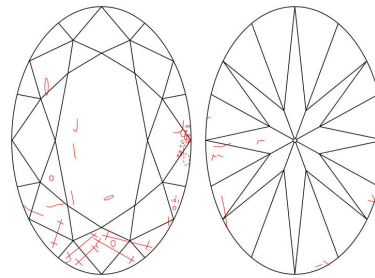

GIA NATURAL DIAMOND GRADING REPORT

October 16, 2023
 GIA Report Number 6472782827
 Shape and Cutting Style Oval Brilliant
 Measurements 8.68 x 6.31 x 3.95 mm

GRADING RESULTS

Carat Weight 1.40 carat
 Color Grade I
 Clarity Grade SI2

ADDITIONAL GRADING INFORMATION

Polish Excellent
 Symmetry Excellent
 Fluorescence Faint
 Inscription(s): GIA 6472782827

Comments: Additional twinning wisps, additional clouds, pinpoints and surface graining are not shown.

PROPORTIONS

Profile not to actual proportions

CLARITY CHARACTERISTICS

KEY TO SYMBOLS*

-  Twinning Wisp
-  Needle
-  Crystal
-  Feather
-  Cloud

* Red symbols denote internal characteristics (inclusions). Green or black symbols denote external characteristics (blemishes). Diagram is an approximate representation of the diamond, and symbols shown indicate type, position, and approximate size of clarity characteristics. All clarity characteristics may not be shown. Details of finish are not shown.