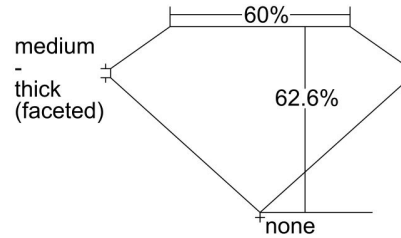

GIA NATURAL DIAMOND GRADING REPORT

October 16, 2023
 GIA Report Number 6472782827
 Shape and Cutting Style Oval Brilliant
 Measurements 8.68 x 6.31 x 3.95 mm

GRADING RESULTS

Carat Weight 1.40 carat
 Color Grade I
 Clarity Grade SI2

PROPORTIONS

Profile not to actual proportions

CLARITY CHARACTERISTICS

KEY TO SYMBOLS*

-  Twinning Wisp
-  Needle
-  Crystal
-  Feather
-  Cloud

* Red symbols denote internal characteristics (inclusions). Green or black symbols denote external characteristics (blemishes). Diagram is an approximate representation of the diamond, and symbols shown indicate type, position, and approximate size of clarity characteristics. All clarity characteristics may not be shown. Details of finish are not shown.