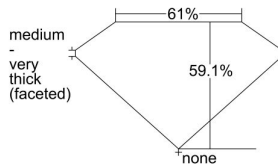

GIA®

FACSIMILE

GIA REPORT 6472721449

Verify this report at GIA.edu

GIA NATURAL DIAMOND DOSSIER®

October 05, 2023
GIA Report Number **6472721449**
Shape and Cutting Style ..... **Heart Brilliant**
Measurements ..... **4.13 x 4.92 x 2.91 mm**

GRADING RESULTS

Carat Weight ..... **0.36 carat**
Color Grade ..... **G**
Clarity Grade **VS2**

ADDITIONAL GRADING INFORMATION

Polish ..... **Excellent**
Symmetry ..... **Very Good**
Fluorescence ..... **Faint**
Clarity Characteristics..... **Cloud**
Inscription(s): GIA 6472721449

PROPORTIONS

Profile not to actual proportions

GRADING SCALES

GIA COLOR SCALE		GIA CLARITY SCALE			
COLORLESS	D	VERY VERY SLIGHTLY INCLUDED	FLAWLESS		
	E		INTERNALLY FLAWLESS		
	F	VERY SLIGHTLY INCLUDED	VVS₁		
	G		VVS₂		
	H		VS₁		
	NEAR COLORLESS	I	SLIGHTLY INCLUDED	VS₂	
		J		SI₁	
		FAINT	K	INCLUDED	SI₂
			L		I₁
			M		I₂
VERTICALLY COLORLESS	N	INCLUDED	I₃		
	O				
	P				
	Q				
	R				
LIGHT	S				
	T				
	U				
	V				
	W				
	X				
	Y				
	Z