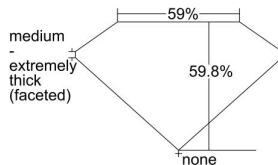

GIA®

FACSIMILE

GIA REPORT 6472491531

Verify this report at GIA.edu

GIA NATURAL DIAMOND DOSSIER®

August 31, 2023
GIA Report Number 6472491531
Shape and Cutting Style ..... Heart Brilliant
Measurements ..... 4.52 x 4.99 x 2.98 mm

GRADING RESULTS

Carat Weight ..... 0.40 carat
Color Grade ..... H
Clarity Grade VS2

ADDITIONAL GRADING INFORMATION

Polish ..... Excellent
Symmetry ..... Very Good
Fluorescence ..... Faint
Clarity Characteristics ..... Feather, Cloud, Crystal
Inspection(s): GIA 6472491531

PROPORTIONS

Profile not to actual proportions

GRADING SCALES

GIA COLOR SCALE		GIA CLARITY SCALE			
COLORLESS	D	VERY VERY SLIGHTLY INCLUDED	FLAWLESS		
	E		INTERNALLY FLAWLESS		
	F	VERY SLIGHTLY INCLUDED	VVS₁		
	G		VVS₂		
	H		VS₁		
	NEAR COLORLESS	I	SLIGHTLY INCLUDED	VS₂	
		J		SI₁	
		FAINT	K	INCLUDED	SI₂
			L		I₁
			M		I₂
VERT LIGHT	N	INCLUDED	I₃		
	O				
	P				
	Q				
	R				
LIGHT	S				
	T				
	U				
	V				
	W				
	X				
	Y				
	Z