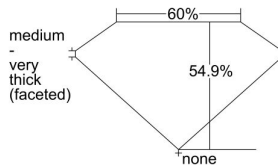

GIA®

FACSIMILE

GIA REPORT 6472415409

Verify this report at GIA.edu

GIA NATURAL DIAMOND DOSSIER®

August 23, 2023
GIA Report Number **6472415409**
Shape and Cutting Style ..... **Heart Brilliant**
Measurements ..... **4.19 x 4.71 x 2.59 mm**

GRADING RESULTS

Carat Weight ..... **0.30 carat**
Color Grade ..... **G**
Clarity Grade **VS2**

ADDITIONAL GRADING INFORMATION

Polish ..... **Excellent**
Symmetry ..... **Very Good**
Fluorescence ..... **None**
Clarity Characteristics..... **Cloud, Crystal, Feather**
Inscription(s): **GIA 6472415409**

PROPORTIONS

Profile not to actual proportions

GRADING SCALES

GIA COLOR SCALE		GIA CLARITY SCALE			
COLORLESS	D	VERY VERY SLIGHTLY INCLUDED	FLAWLESS		
	E		INTERNALLY FLAWLESS		
	F	VERY SLIGHTLY INCLUDED	VVS₁		
	G		VVS₂		
	H		VS₁		
	NEAR COLORLESS	I	SLIGHTLY INCLUDED	VS₂	
		J		SI₁	
		FAINT	K	INCLUDED	SI₂
			L		I₁
			M		I₂
VERT LIGHT	N	LIGHT	I₃		
	O				
	P				
	Q				
	R