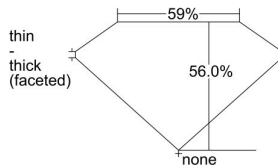

GIA®

FACSIMILE

GIA REPORT 6472368003

Verify this report at GIA.edu

GIA NATURAL DIAMOND DOSSIER®

August 17, 2023
GIA Report Number **6472368003**
Shape and Cutting Style ..... **Heart Brilliant**
Measurements ..... **4.29 x 4.88 x 2.73 mm**

GRADING RESULTS

Carat Weight ..... **0.34 carat**
Color Grade ..... **G**
Clarity Grade **VS1**

ADDITIONAL GRADING INFORMATION

Polish ..... **Excellent**
Symmetry ..... **Very Good**
Fluorescence ..... **None**
Clarity Characteristics..... **Crystal, Cavity, Cloud, Pinpoint**
Inscription(s): **GIA 6472368003**

PROPORTIONS

Profile not to actual proportions

GRADING SCALES

GIA COLOR SCALE		GIA CLARITY SCALE			
COLORLESS	D	VERY VERY SLIGHTLY INCLUDED	FLAWLESS		
	E		INTERNALLY FLAWLESS		
	F	VERY SLIGHTLY INCLUDED	VVS₁		
	G		VVS₂		
	H		VS₁		
	NEAR COLORLESS	I	SLIGHTLY INCLUDED	VS₂	
		J		S₁	
		FAINT	K	INCLUDED	S₂
			L		I₁
			M		I₂
VERT LIGHT	N	NOT GRADED	I₃		
	O				
	P				
	Q				
	R				
	S				
	T				
LIGHT	U				
	V				
	W				
	X				
Y					
Z