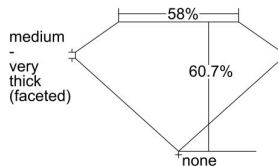

GIA®

FACSIMILE

GIA REPORT 6472242158

Verify this report at GIA.edu

GIA NATURAL DIAMOND DOSSIER®

August 02, 2023
GIA Report Number **6472242158**
Shape and Cutting Style ..... **Heart Brilliant**
Measurements ..... **5.29 x 5.81 x 3.53 mm**

GRADING RESULTS

Carat Weight ..... **0.65 carat**
Color Grade ..... **J**
Clarity Grade **VS1**

ADDITIONAL GRADING INFORMATION

Polish ..... **Excellent**
Symmetry ..... **Very Good**
Fluorescence ..... **None**
Clarity Characteristics..... **Feather**
Inscription(s): **GIA 6472242158**

PROPORTIONS

Profile not to actual proportions

GRADING SCALES

GIA COLOR SCALE		GIA CLARITY SCALE		
NEAR COLORLESS	D	VERY SLIGHTLY INCLUDED	FLAWLESS	
	E		INTERNALLY FLAWLESS	
	F	VERY SLIGHTLY INCLUDED	VVS₁	
	G		VVS₂	
	H		VS₁	
	FAINT	I	SLIGHTLY INCLUDED	VS₂
		J		SI₁
		K	INCLUDED	SI₂
		L		I₁
		M		I₂
LIGHT		N	INCLUDED	I₃
		O		
		P		
	Q			
	R			
	S