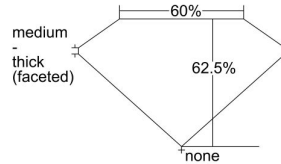

GIA®

FACSIMILE

GIA REPORT 6472028141

Verify this report at GIA.edu

GIA NATURAL DIAMOND DOSSIER®

July 05, 2023
GIA Report Number **6472028141**
Shape and Cutting Style ..... **Marquise Brilliant**
Measurements ..... **8.39 x 4.37 x 2.73 mm**

GRADING RESULTS

Carat Weight ..... **0.57 carat**
Color Grade ..... **J**
Clarity Grade **VVS2**

ADDITIONAL GRADING INFORMATION

Polish ..... **Very Good**
Symmetry ..... **Good**
Fluorescence ..... **Faint**
Clarity Characteristics..... **Feather, Pinpoint, Surface Graining**
Inscription(s): **GIA 6472028141**

PROPORTIONS

Profile not to actual proportions

GRADING SCALES

GIA COLOR SCALE		GIA CLARITY SCALE			
COLORLESS	D	VERY VERY SLIGHTLY INCLUDED	FLAWLESS		
	E		INTERNALLY FLAWLESS		
	F	VERY SLIGHTLY INCLUDED	VVS₁		
	G		VVS₂		
	H		VS₁		
	NEAR COLORLESS	I	SLIGHTLY INCLUDED	VS₂	
		J		SI₁	
		FAINT	K	INCLUDED	SI₂
			L		I₁
			M		I₂
VERTICALLY LIGHT	N	LIGHT	I₃		
	O				
	P				
	Q				
	R