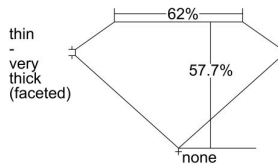

GIA®

FACSIMILE

GIA REPORT 6471945702

Verify this report at GIA.edu

GIA NATURAL DIAMOND DOSSIER®

October 31, 2023
GIA Report Number **6471945702**
Shape and Cutting Style ..... **Heart Brilliant**
Measurements ..... **4.12 x 4.78 x 2.76 mm**

GRADING RESULTS

Carat Weight ..... **0.32 carat**
Color Grade ..... **G**
Clarity Grade **VS2**

ADDITIONAL GRADING INFORMATION

Polish ..... **Excellent**
Symmetry ..... **Very Good**
Fluorescence ..... **None**
Clarity Characteristics..... **Crystal, Cloud, Feather**
Inscription(s): **GIA 6471945702**

PROPORTIONS

Profile not to actual proportions

GRADING SCALES

GIA COLOR SCALE		GIA CLARITY SCALE			
COLORLESS	D	VERY VERY SLIGHTLY INCLUDED	FLAWLESS		
	E		INTERNALLY FLAWLESS		
	F	VERY SLIGHTLY INCLUDED	VVS₁		
	G		VVS₂		
	H		VS₁		
	NEAR COLORLESS	I	SLIGHTLY INCLUDED	VS₂	
		J		SI₁	
		FAINT	K	INCLUDED	SI₂
			L		I₁
			M		I₂
VERT LIGHT	N	INCLUDED	I₃		
	O				
	P				
	Q				
	R				
	S				
	T				
LIGHT	U				
	V				
	W				
	X				
Y					
Z