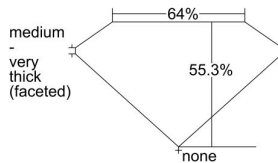

GIA®

FACSIMILE

GIA REPORT 6471837567

Verify this report at GIA.edu

GIA NATURAL DIAMOND DOSSIER®

October 19, 2023
GIA Report Number **6471837567**
Shape and Cutting Style ..... **Heart Brilliant**
Measurements ..... **3.88 x 4.71 x 2.60 mm**

GRADING RESULTS

Carat Weight ..... **0.30 carat**
Color Grade ..... **G**
Clarity Grade **S11**

ADDITIONAL GRADING INFORMATION

Polish ..... **Very Good**
Symmetry ..... **Very Good**
Fluorescence ..... **Faint**
Clarity Characteristics ..... **Crystal**
Inscription(s): **GIA 6471837567**

PROPORTIONS

Profile not to actual proportions

GRADING SCALES

GIA COLOR SCALE		GIA CLARITY SCALE			
COLORLESS	D	VERY VERY SLIGHTLY INCLUDED	FLAWLESS		
	E		INTERNALLY FLAWLESS		
	F	VERY SLIGHTLY INCLUDED	VVS₁		
	G		VVS₂		
	H		VS₁		
	NEAR COLORLESS	I	SLIGHTLY INCLUDED	VS₂	
		J		S1₁	
		FAINT	K	INCLUDED	S1₂
			L		I₁
			M		I₂
VERT LIGHT	N	LIGHT	I₃		
	O				
	P				
	Q				
	R