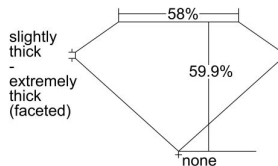

GIA®

FACSIMILE

GIA REPORT 6471815228

Verify this report at GIA.edu

GIA NATURAL DIAMOND DOSSIER®

October 17, 2023
GIA Report Number **6471815228**
Shape and Cutting Style ..... **Heart Brilliant**
Measurements ..... **4.87 x 5.78 x 3.46 mm**

GRADING RESULTS

Carat Weight ..... **0.60 carat**
Color Grade ..... **F**
Clarity Grade **VS1**

ADDITIONAL GRADING INFORMATION

Polish ..... **Excellent**
Symmetry ..... **Excellent**
Fluorescence ..... **None**
Clarity Characteristics.....**Crystal, Feather, Cloud, Pinpoint**
Inscription(s): **GIA 6471815228**

PROPORTIONS

Profile not to actual proportions

GRADING SCALES

GIA COLOR SCALE		GIA CLARITY SCALE	
COLORLESS	D	VERY VERY SLIGHTLY INCLUDED	FLAWLESS
	E		INTERNALLY FLAWLESS
	F		VVS₁
	G		VVS₂
	H		VS₁
	I		VS₂
	J		SI₁
	K		SI₂
	L		I₁
	M		I₂
NEAR COLORLESS	N	INCLUDED	I₃
	O		
	P		
	Q		
	R		
FAINT	S		
	T		
	U		
	V		
	W		
	X		
	Y		
VERT LIGHT	Z