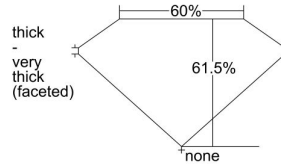

GIA®

FACSIMILE

GIA REPORT 6465663957

Verify this report at GIA.edu

GIA NATURAL DIAMOND DOSSIER®

May 22, 2023
GIA Report Number 6465663957
Shape and Cutting Style ..... Oval Brilliant
Measurements ..... 5.25 x 3.79 x 2.33 mm

GRADING RESULTS

Carat Weight ..... 0.30 carat
Color Grade ..... E
Clarity Grade VS2

ADDITIONAL GRADING INFORMATION

Polish ..... Excellent
Symmetry ..... Very Good
Fluorescence ..... None
Clarity Characteristics ..... Cloud, Feather
Inscription(s): GIA 6465663957

PROPORTIONS

Profile not to actual proportions

GRADING SCALES

GIA COLOR SCALE		GIA CLARITY SCALE			
COLORLESS	D	VERY VERY SLIGHTLY INCLUDED	FLAWLESS		
	E		INTERNALLY FLAWLESS		
	F	VERY SLIGHTLY INCLUDED	VVS₁		
	G		VVS₂		
	H		VS₁		
	NEAR COLORLESS	I	SLIGHTLY INCLUDED	VS₂	
		J		SI₁	
		FAINT	K	INCLUDED	SI₂
			L		I₁
			M		I₂
VERT LIGHT	N	LIGHT	I₃		
	O				
	P				
	Q				
	R				
	S