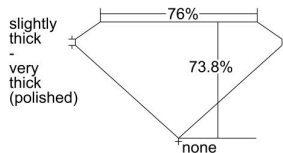

GIA®

FACSIMILE

GIA REPORT 6462801826

Verify this report at GIA.edu

GIA NATURAL DIAMOND DOSSIER®

June 12, 2023
GIA Report Number **6462801826**
Shape and Cutting Style ..... **Square Modified Brilliant**
Measurements ..... **4.90 x 4.86 x 3.59 mm**

GRADING RESULTS

Carat Weight ..... **0.72 carat**
Color Grade ..... **G**
Clarity Grade **S11**

ADDITIONAL GRADING INFORMATION

Polish ..... **Very Good**
Symmetry ..... **Fair**
Fluorescence ..... **None**
Clarity Characteristics..... **Cloud, Crystal**
Inscription(s): **GIA 6462801826**

PROPORTIONS

Profile not to actual proportions

GRADING SCALES

GIA COLOR SCALE		GIA CLARITY SCALE			
COLORLESS	D	VERY VERY SLIGHTLY INCLUDED	FLAWLESS		
	E		INTERNALLY FLAWLESS		
	F	VERY SLIGHTLY INCLUDED	VVS₁		
	G		VVS₂		
	H		VS₁		
	NEAR COLORLESS	I	SLIGHTLY INCLUDED	VS₂	
		J		S1₁	
		FAINT	K	INCLUDED	S1₂
			L		I₁
			M		I₂
VERT LIGHT	N	LIGHT	I₃		
	O				
	P				
	Q				
	R				
	S				
	T				
LIGHT	U				
	V				
	W				
	X				
	Y				
	Z