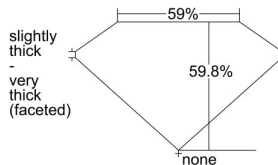

GIA®

FACSIMILE

GIA REPORT 6462770380

Verify this report at GIA.edu

GIA NATURAL DIAMOND DOSSIER®

June 02, 2023
GIA Report Number **6462770380**
Shape and Cutting Style ..... **Heart Brilliant**
Measurements ..... **5.68 x 6.66 x 3.98 mm**

GRADING RESULTS

Carat Weight ..... **0.91 carat**
Color Grade ..... **G**
Clarity Grade **VVS2**

ADDITIONAL GRADING INFORMATION

Polish ..... **Excellent**
Symmetry ..... **Excellent**
Fluorescence ..... **Faint**
Clarity Characteristics..... **Cloud, Pinpoint, Indented Natural**
Inscription(s): **GIA 6462770380**

PROPORTIONS

Profile not to actual proportions

GRADING SCALES

GIA COLOR SCALE		GIA CLARITY SCALE			
COLORLESS	D	VERY VERY SLIGHTLY INCLUDED	FLAWLESS		
	E		INTERNALLY FLAWLESS		
	F	VERY SLIGHTLY INCLUDED	VVS₁		
	G		VVS₂		
	H		VS₁		
	NEAR COLORLESS	I	SLIGHTLY INCLUDED	VS₂	
		J		SI₁	
		FAINT	K	INCLUDED	SI₂
			L		I₁
			M		I₂
VERT LIGHT	N	LIGHT	I₃		
	O				
	P				
	Q				
	R