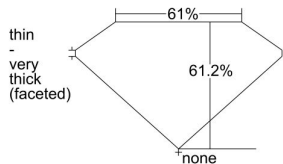

GIA®

FACSIMILE

GIA REPORT 6462687623

Verify this report at GIA.edu

GIA NATURAL DIAMOND DOSSIER®

May 23, 2023
GIA Report Number **6462687623**
Shape and Cutting Style ..... **Marquise Brilliant**
Measurements ..... **8.25 x 4.44 x 2.72 mm**

GRADING RESULTS

Carat Weight ..... **0.60 carat**
Color Grade ..... **F**
Clarity Grade **VS1**

ADDITIONAL GRADING INFORMATION

Polish ..... **Excellent**
Symmetry ..... **Excellent**
Fluorescence ..... **Faint**
Clarity Characteristics ..... **Indented Natural, Pinpoint**
Inscription(s): **GIA 6462687623**

PROPORTIONS

Profile not to actual proportions

GRADING SCALES

GIA COLOR SCALE		GIA CLARITY SCALE			
COLORLESS	D	VERY SLIGHTLY SIGHTLY INCLUDED	FLAWLESS		
	E		INTERNALLY FLAWLESS		
	F	VERY SLIGHTLY INCLUDED	VVS₁		
	G		VVS₂		
	H		VS₁		
	I	VS₂			
	NEAR COLORLESS	J	SLIGHTLY INCLUDED	SI₁	
		K		SI₂	
		L		INCLUDED	
		FAINT	M		I₁
N			I₂		
VERT LIGHT			O	I₃	
	P				
	Q				
	R				
LIGHT	S				
	T				
	U				
	V				
	W				
	X				
Y					
Z