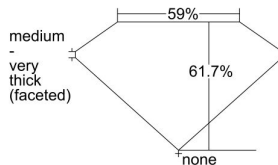

GIA®

FACSIMILE

GIA REPORT 6462588139

Verify this report at GIA.edu

GIA NATURAL DIAMOND DOSSIER®

May 11, 2023
GIA Report Number 6462588139
Shape and Cutting Style ..... Pear Brilliant
Measurements ..... 7.25 x 4.53 x 2.79 mm

GRADING RESULTS

Carat Weight ..... 0.55 carat
Color Grade ..... F
Clarity Grade VS2

ADDITIONAL GRADING INFORMATION

Polish ..... Excellent
Symmetry ..... Excellent
Fluorescence ..... Faint
Clarity Characteristics ..... Crystal
Inscription(s): GIA 6462588139

PROPORTIONS

Profile not to actual proportions

GRADING SCALES

GIA COLOR SCALE		GIA CLARITY SCALE			
COLORLESS	D	VERY VERY SLIGHTLY INCLUDED	FLAWLESS		
	E		INTERNALLY FLAWLESS		
	F	VERY SLIGHTLY INCLUDED	VVS₁		
	G		VVS₂		
	H		VS₁		
	NEAR COLORLESS	I	SLIGHTLY INCLUDED	VS₂	
		J		SI₁	
		FAINT	K	INCLUDED	SI₂
			L		I₁
			M		I₂
VERT LIGHT	N	LIGHT	I₃		
	O				
	P				
	Q				
	R				
	S				
LIGHT	T				
	U				
	V				
	W				
	X				
Y					
Z