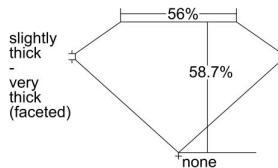

GIA®

FACSIMILE

GIA REPORT

6461090607

Verify this report at GIA.edu

GIA NATURAL DIAMOND DOSSIER®

March 20, 2023
GIA Report Number 6461090607
Shape and Cutting Style ..... Heart Brilliant
Measurements ..... 5.35 x 6.27 x 3.69 mm

GRADING RESULTS

Carat Weight ..... 0.72 carat
Color Grade ..... H
Clarity Grade VS1

ADDITIONAL GRADING INFORMATION

Polish ..... Excellent
Symmetry ..... Excellent
Fluorescence ..... Faint
Clarity Characteristics ..... Crystal, Pinpoint, Needle
Inscription(s): GIA 6461090607

PROPORTIONS

Profile not to actual proportions

GRADING SCALES

GIA COLOR SCALE		GIA CLARITY SCALE			
COLORLESS	D	VERY VERY SLIGHTLY INCLUDED	FLAWLESS		
	E		INTERNALLY FLAWLESS		
	F		VVS₁		
	G		VVS₂		
	H		VS₁		
	I		VS₂		
	NEAR COLORLESS	J	SLIGHTLY INCLUDED	SI₁	
		K		SI₂	
		L		I₁	
		FAINT	M	INCLUDED	I₂
N			I₃		
O					
VERT LIGHT	P				
	Q				
	R				
	LIGHT	S			
		T			
		U			
V					
W					
X					
Y					
Z