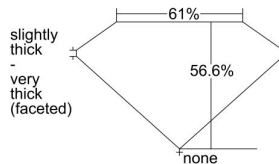

GIA®

FACSIMILE

GIA REPORT 6455526816

Verify this report at GIA.edu

GIA NATURAL DIAMOND DOSSIER®

January 04, 2023
GIA Report Number 6455526816
Shape and Cutting Style ..... Pear Brilliant
Measurements ..... 8.60 x 5.00 x 2.83 mm

GRADING RESULTS

Carat Weight ..... 0.76 carat
Color Grade ..... M
Clarity Grade VVS2

ADDITIONAL GRADING INFORMATION

Polish ..... Excellent
Symmetry ..... Very Good
Fluorescence ..... Faint
Clarity Characteristics ..... Pinpoint, Cloud
Inscription(s): GIA 6455526816

PROPORTIONS

Profile not to actual proportions

GRADING SCALES

GIA COLOR SCALE		GIA CLARITY SCALE			
COLORLESS	D	VERY VERY SLIGHTLY INCLUDED	FLAWLESS		
	E		INTERNALLY FLAWLESS		
	F	VERY SLIGHTLY INCLUDED	VVS₁		
	G		VVS₂		
	H		VS₁		
	NEAR COLORLESS	I	SLIGHTLY INCLUDED	VS₂	
		J		SI₁	
		FAINT	K	INCLUDED	SI₂
			L		I₁
			M		I₂
VERT LIGHT	N		INCLUDED	I₃	
	O				
	P				
	Q				
	R				
LIGHT	S				
	T				
	U				
	V				
	W				
	X				
Y					
Z