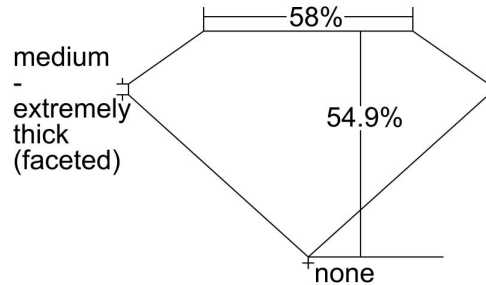

GIA®

GIA NATURAL DIAMOND DOSSIER®

February 06, 2023
 GIA Report Number..... 6451767047
 Shape and Cutting Style..... Heart Brilliant
 Measurements.....5.17 x 5.56 x 3.05 mm

GRADING RESULTS

Carat Weight.....0.50 carat
 Color Grade..... D
 Clarity Grade..... VVS2

ADDITIONAL GRADING INFORMATION

Polish..... Excellent
 Symmetry..... Excellent
 Fluorescence..... None
 Clarity Characteristics..... Pinpoint
 Inscription(s): GIA 6451767047

PROPORTIONS

Profile not to actual proportions