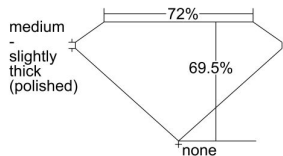

GIA®

FACSIMILE

GIA REPORT 6445622882

Verify this report at GIA.edu

GIA NATURAL DIAMOND DOSSIER®

September 12, 2022
GIA Report Number 6445622882
Shape and Cutting Style ..... Square Modified Brilliant
Measurements ..... 5.03 x 4.89 x 3.40 mm

GRADING RESULTS

Carat Weight ..... 0.70 carat
Color Grade I
Clarity Grade SI1

ADDITIONAL GRADING INFORMATION

Polish ..... Excellent
Symmetry ..... Very Good
Fluorescence ..... None
Clarity Characteristics ..... Feather, Cloud
Inscription(s): GIA 6445622882

PROPORTIONS

Profile not to actual proportions

GRADING SCALES

GIA COLOR SCALE		GIA CLARITY SCALE			
COLORLESS	D	VERY VERY SLIGHTLY INCLUDED	FLAWLESS		
	E		INTERNALLY FLAWLESS		
	F		VVS₁		
	G		VVS₂		
	NEAR COLORLESS	H	VERY SLIGHTLY INCLUDED	VS₁	
		I		VS₂	
		FAINT	J	SLIGHTLY INCLUDED	SI₁
			K		SI₂
	L		I₁		
	VERT LIGHT		M	INCLUDED	I₂
N			I₃		
O					
P					
LIGHT	Q				
	R				
	S				
	T				
	U				
	V				
W					
X					
Y					
Z